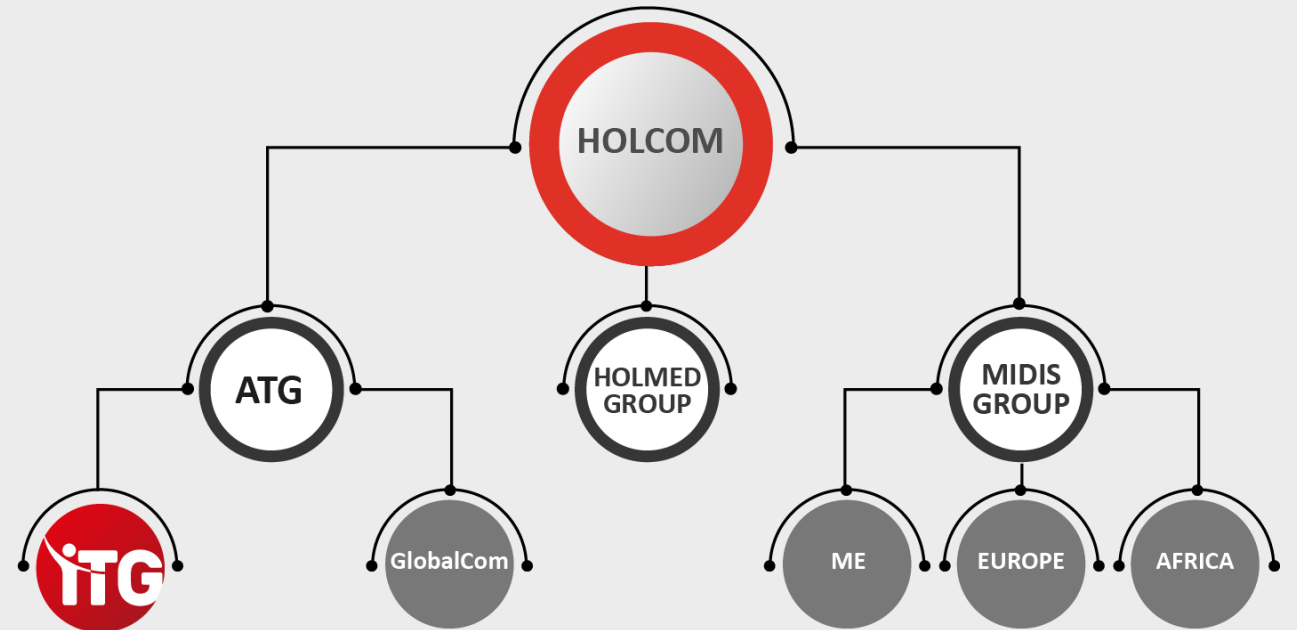

Discover the simplified difference
Connect with our services

OUR ROOTS

Xtreme is the warehousing & distribution entity within ITG Holding

OUR AFFILIATES

Distribution & Retail

460 e-store

PCDealNet

X**TREME**
LOGISTICS

Our full end-to-end services

Transportation & distribution services.

Our warehouse is strategically located with a proximity to Beirut's port, other operation hubs, and border transport.

THANK YOU

www.xtremelogistics.com.lb