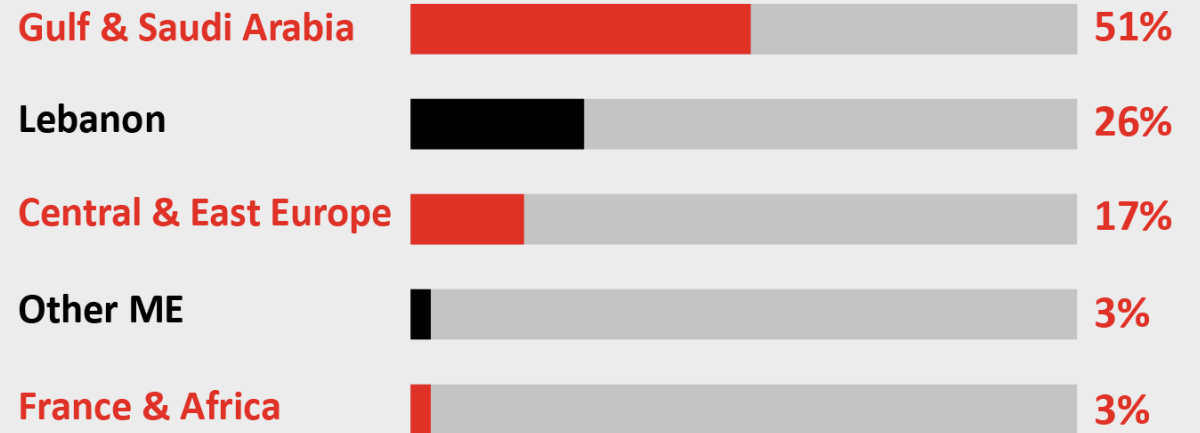

Discover the simplified difference
Connect with our services

OUR ROOTS

Xtreme is the warehousing & distribution entity within ITG Holding

OUR AFFILIATES

Distribution & Retail

460 e-store

PCDealNet

X**TREME**
LOGISTICS