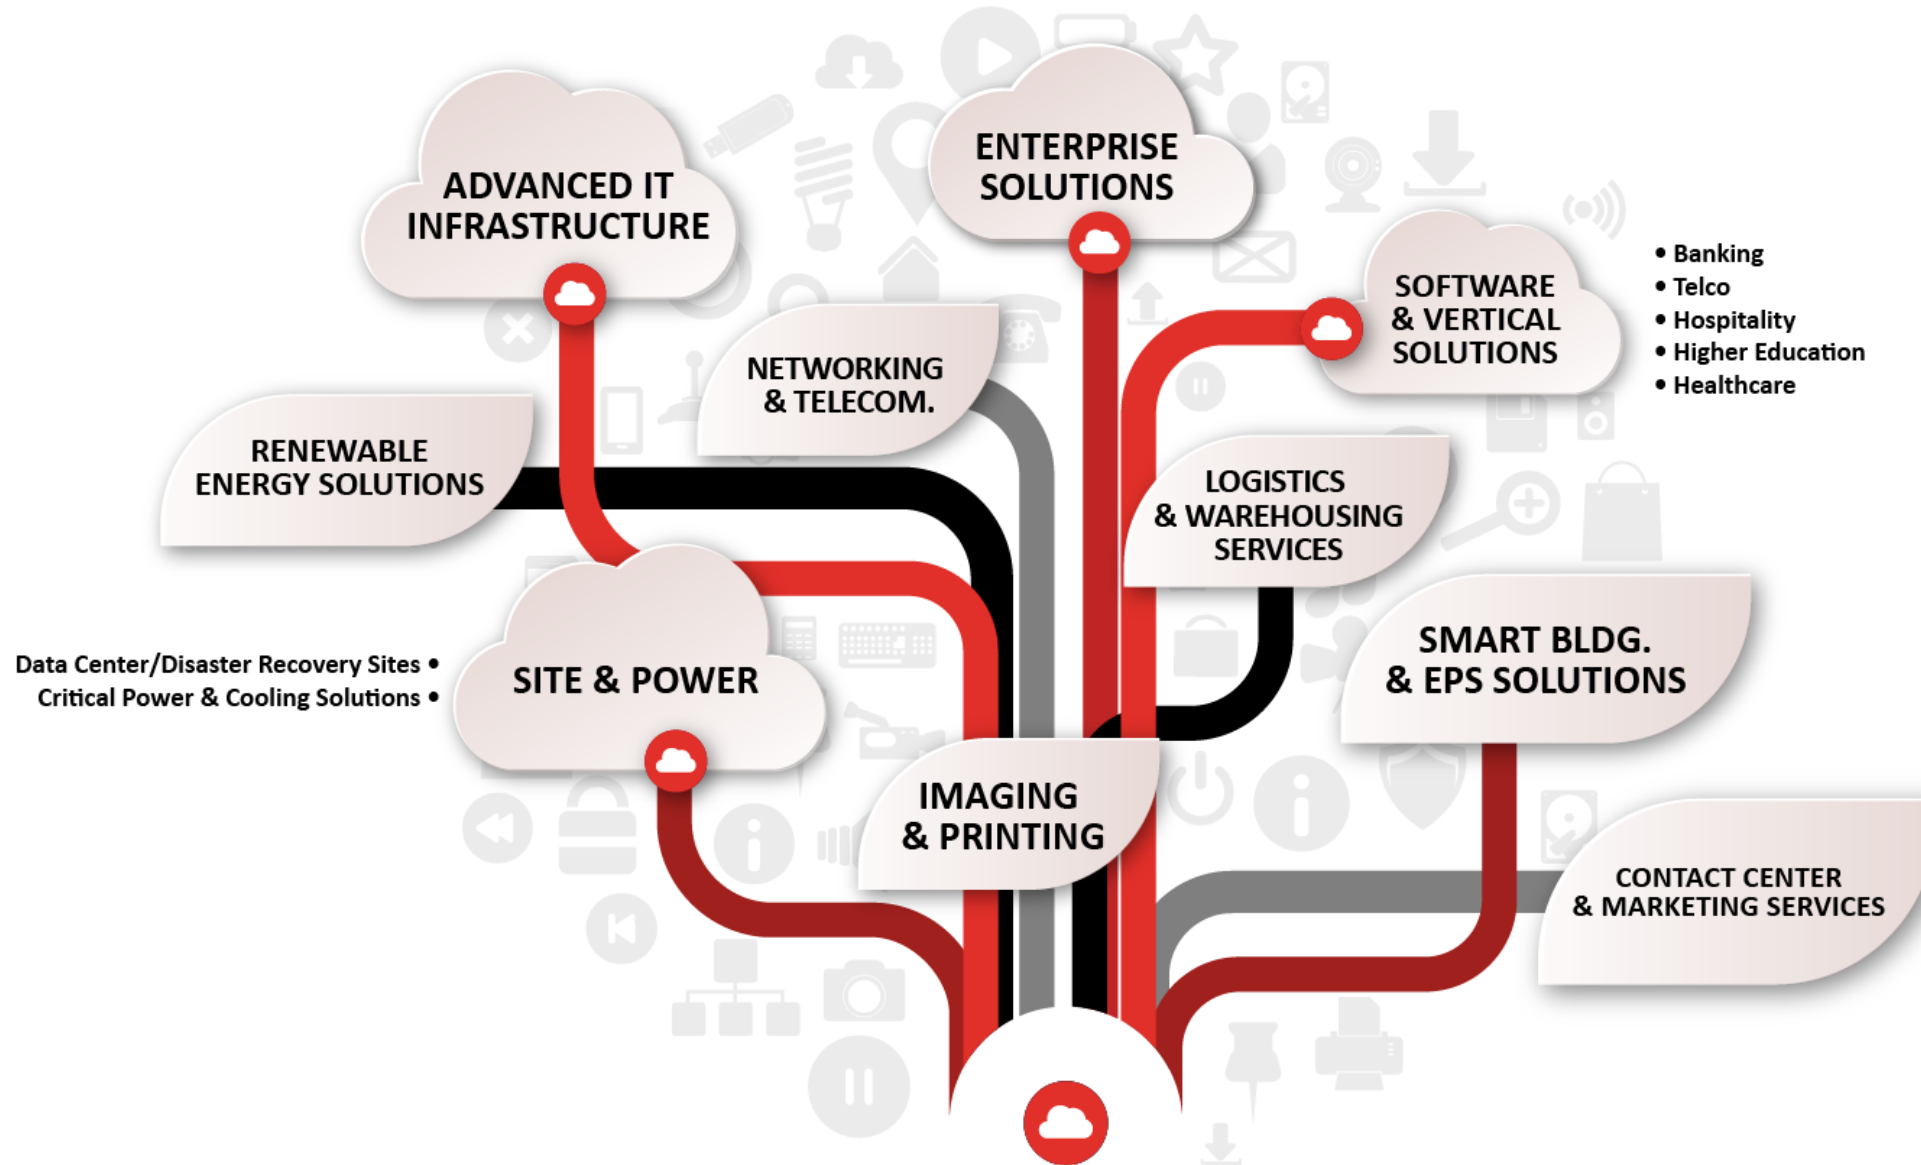

Discover the simplified difference
Connect with our services

OUR ROOTS

Xtreme is the warehousing & distribution entity within ITG Holding

OUR AFFILIATES

Distribution & Retail

460 e-store

PCDealNet

X**TREME**
LOGISTICS

PRIME**WARE**

OUR SOLUTIONS TREE

Also available as a CLOUD-based service

INTERNATIONAL PRESENCE

Who we are

A third party logistics company with solid track record.

We provide Logistics, Warehousing & Distribution services to customers looking to outsource their internal logistics functions so they concentrate on their business operations and development.

What we do

We deliver day-to-day activities in the area of warehouse, goods management, and distribution.

Improving your speed-to market, customer service, and inventory control operations.

We provide you with customized and flexible offerings in different types of services.

How we do it

We are flexible to your needs and help you manage your goods all while handling your distribution logistics.

We ensure a reliable and cost-efficient distribution with prompt delivery of your products to the right destination, on time, on budget, and all across Lebanon.