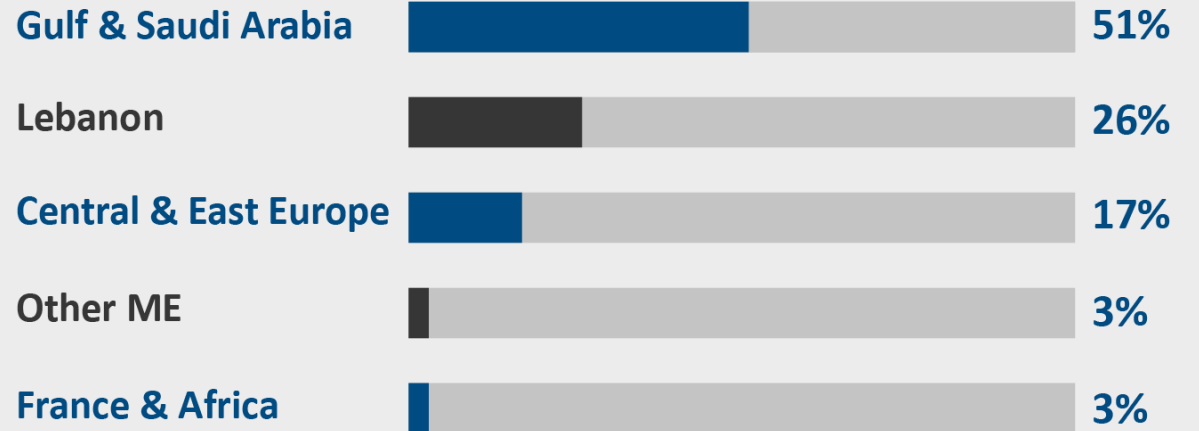

COROPORATE PROFILE 2024

Dr. Zaher Boustani
General Manager

OUR ROOTS

INTERNATIONAL PRESENCE

OUR SOLUTIONS TREE

Also available as a CLOUD-based service

OUR AFFILIATES

Distribution & Retail