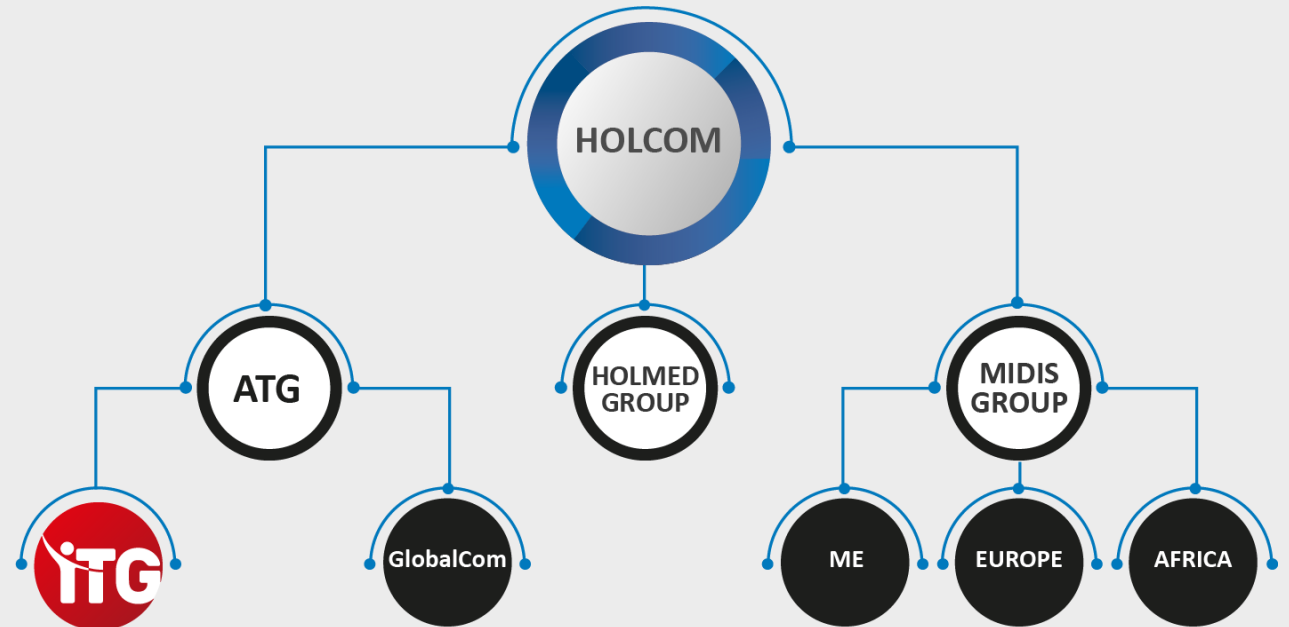

COROPORATE PROFILE 2024

Dr. Zaher Boustani
General Manager

OUR ROOTS

INTERNATIONAL PRESENCE

OUR SOLUTIONS TREE

Also available as a CLOUD-based service

OUR AFFILIATES

Distribution & Retail

Lebanon & Levant

TECHNOLOGY EXPERTISE

Data Engineering, Management & Big Data
Talend, Denodo, Cloudera, Informatica

Data Visualisation & Analytics
Tableau, Power BI, Oracle Data Analytics

Data Bases & Systems
Oracle DB, EBS & Middleware

THE BIG DATA

BIG DATA

Volume

Value

Veracity

Visualization

Variety

Velocity

Virality

DATA ENGINEERING, MANAGEMENT & GOVERNANCE

DATA ENGINEERING, MANAGEMENT & GOVERNANCE

DATA ANALYTICS & THE PROCESS

01

Assessment &
Road Map

02

Data Management &
Governance