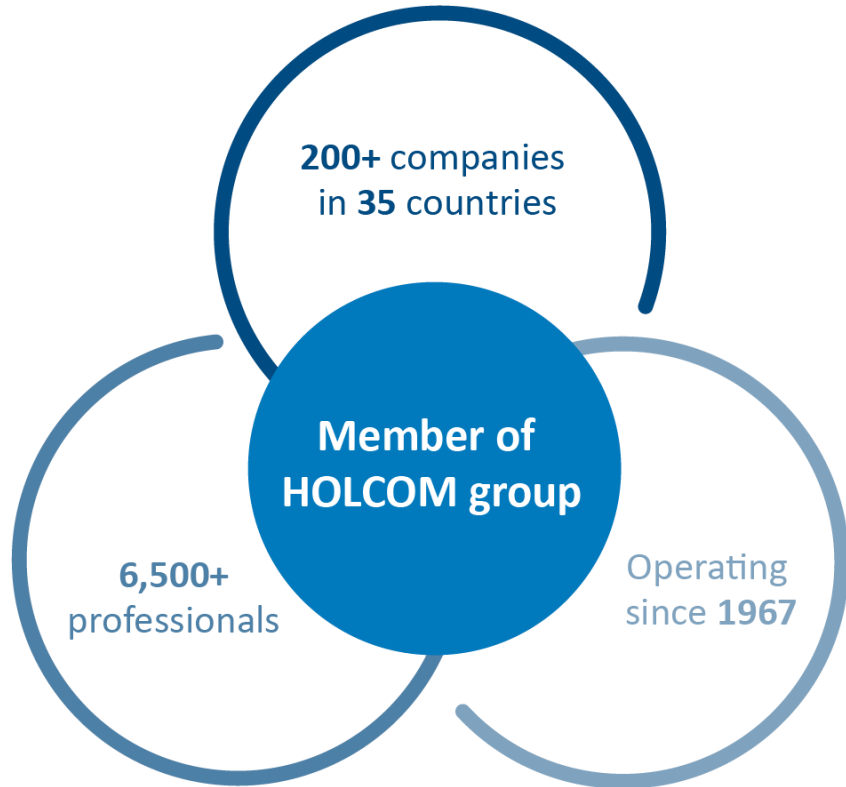

COROPORATE PROFILE 2024

Dr. Zaher Boustani
General Manager

OUR ROOTS

INTERNATIONAL PRESENCE

OUR SOLUTIONS TREE

Also available as a CLOUD-based service

OUR AFFILIATES

Distribution & Retail